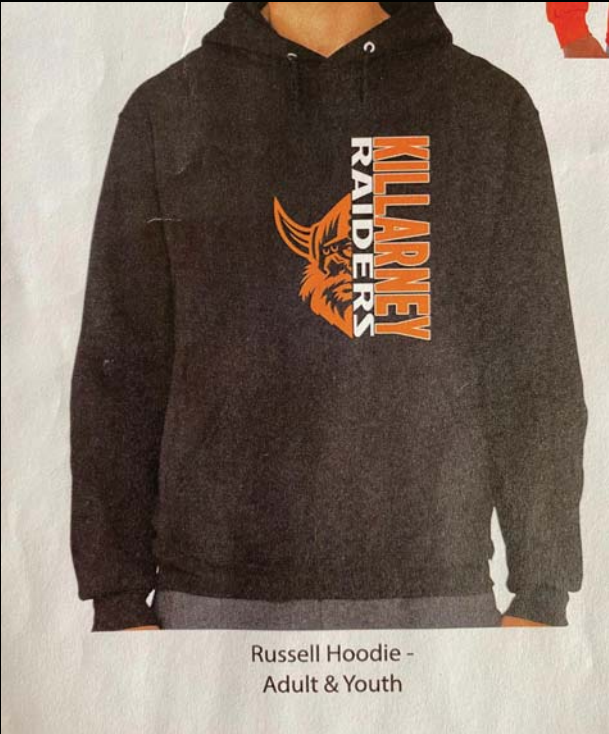

# BLACK HOODIE

Adult - \$45

Youth - \$35

Size	Quantity in stock
YS	1
YM	
YL	
YXL	
S	
M	1
L	1
XL	2